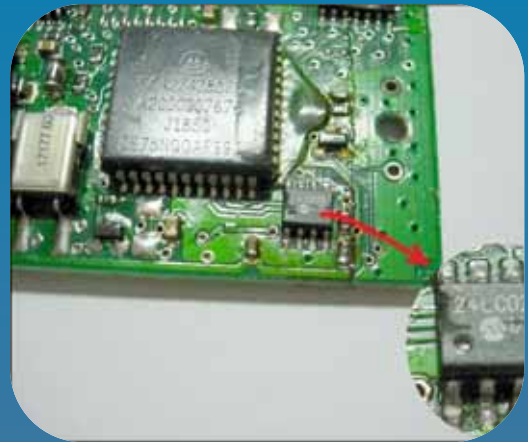

## FEATURES

- LED verification
- Power LED
- Skim module needs to be removed from the vehicle
- Clips onto chip on the PCB
- Re-writes the PIN code