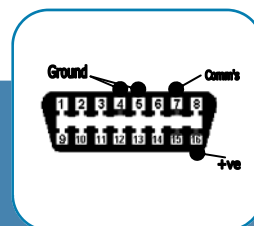

ADC116

ADC116 OBD DIAGNOSTIC PORT TESTER

The ADC116 OBD DIAGNOSTIC PORT TESTER is the easiest and quickest way to check that the OBD port has 12 volts and good ground connections.

It also checks the PIN 7 line on VW/AUDI/SEAT/SKODA vehicles, to make sure that if an aftermarket radio is fitted, they have wired the system correctly otherwise damage can be done to any diagnostic equipment that is connected to it.

A great cost effective time saver and stops damage to diagnostic equipment.