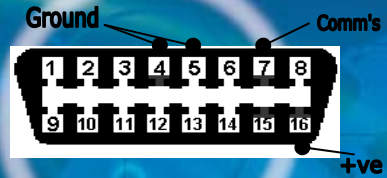

ADC116 OBD DIAGNOSTIC PORT TESER

UNLOCKING
TECHNOLOGY

**ADVANCED
DIAGNOSTICS**